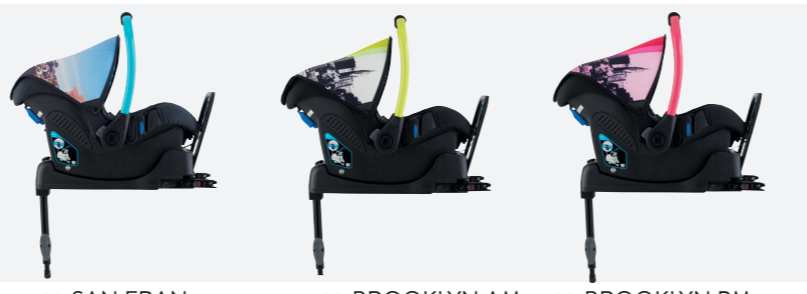

UPSTART & ISOFIX BASE

>> SAN FRAN >> BROOKLYN AM >> BROOKLYN PM

STATESIDE
ROCK AN ICONIC CITYSCAPE AS YOU ROLL. KOOCHI SALUTES 2 LEGENDARY CITIES: NEW YORK & SAN FRAN. A FADED OUT KOLOUR WASH BRINGS A BANG UP TO DATE FRESHNESS.

FINAL DESTINATION: